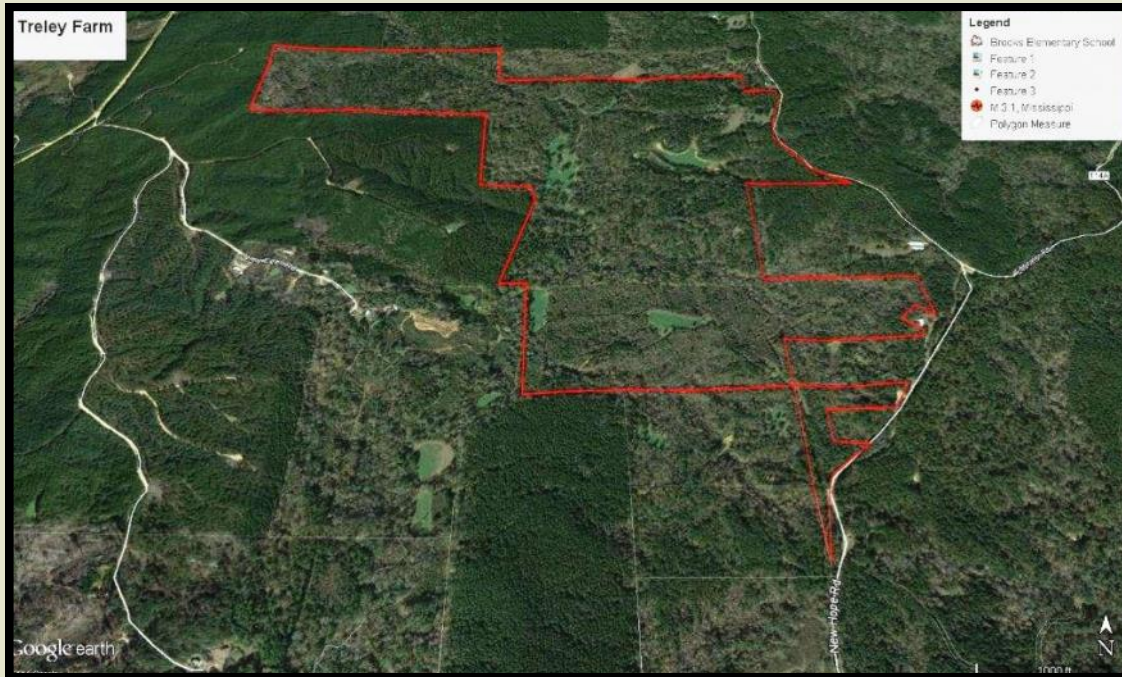

TRELEY FARM

383 ACRES +/-

FRANKLIN COUNTY, MS

CONTACT:
JACOB SARTAIN
662.836.6048
jsartain@sartainsheritage.com

Sartain's Heritage Properties
106 First Choice Drive
Madison, MS 39110
Phone: 601-856-2720
Fax: 601-853-6765

Treley Farm – Located in north central Franklin County, Mississippi between the Homochitto River & McCall Creek, in an area well known for abundant turkey populations and large deer herds. Given the vast Homochitto National Forest (over 190,000 acres) that surrounds the area. Treley Farm is a turnkey recreational property offering year round family recreation opportunities, from hunting and fishing to horseback riding, hiking or entertaining in the luxurious accommodations. The property will sleep nearly 20 guests within the master suits and buck rooms. This sale will include the property's furnishings and equipment entirety. **Property Breakdown:** 350+/- acres mixed mature pine and hardwoods, 20+/- acres food plots, 7+/- acres open lands around lodge, 6+/- acres lake area. **Improvements:** Main Lodge 2,800 Sq Ft, Equipment Shed 4,500Sq Ft w/ buck room, Stable & Dog kennels, Extensive road network, 17 food plots w/ enclosed shooting houses, Full Equipment list on page two. **Equipment List:** All ladder stands and shooting houses, All furnishings and appliances, All items within lodge with exception to personal items and select artwork, Golf Cart, Kubota UTV, Kubota 60" ZERO turn mower, John Deere 5085E w/ 553 loader (nearly new), John Deere MX 6 mower, 200 gallon fuel and chemical station, 200 gallon 6 row spray boom, 5ft grapple attachment, 8ft disk, Stainless steel tables & electric winch at cleaning station, As well as other items to extensive to list.

$1,399,500.00