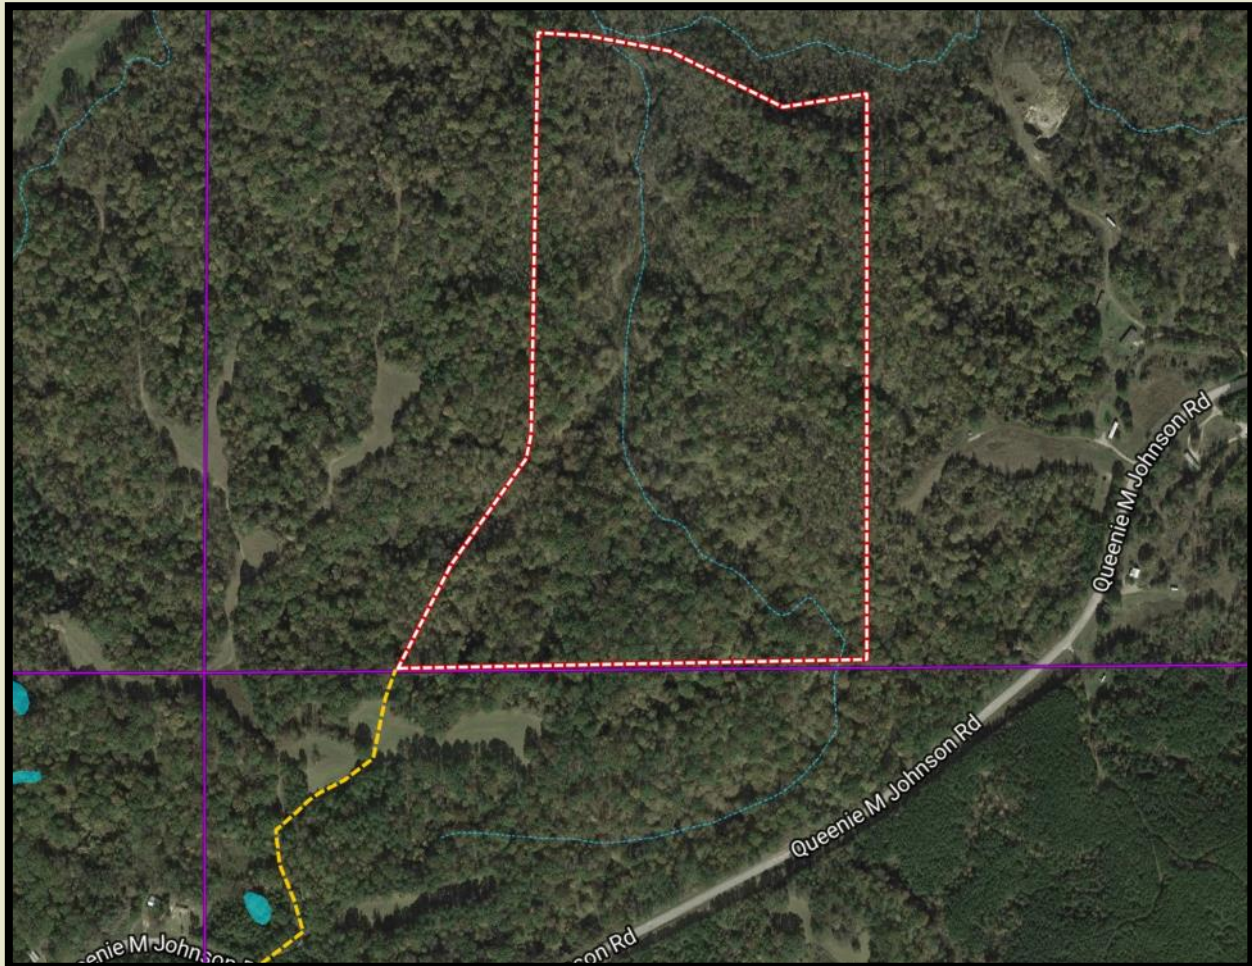

Sartain's Heritage
Properties, LLC.
www.SartainsHeritage.com

The Rim 78 78 Acres +/- Holmes County, MS

CONTACT:

JOE WOOD
601.613.8675

jwood@sartainsheritage.com

Sartain's Heritage Properties
106 First Choice Drive
Madison, MS 39110
Phone: 601-856-2720
Fax: 601-853-6765
www.SartainsHeritage.com

78 +/- acres in Section 9, T14N, R1E, Holmes County, MS with an access easement off Queenie Johnson Road.

The property consists of predominately hardwoods with some pine timber and is located one mile east of Hillside National Wildlife Refuge along the area known as "The Rim", where the Delta meets the Hills and nine miles south of Morgan Brake National Wildlife Refuge. The Rim is an area well known for producing trophy whitetails and excellent turkey hunting.

If you are looking for a small tract surrounded by other timberlands that can produce big results this property deserves a close look.

$1600.00 per acre