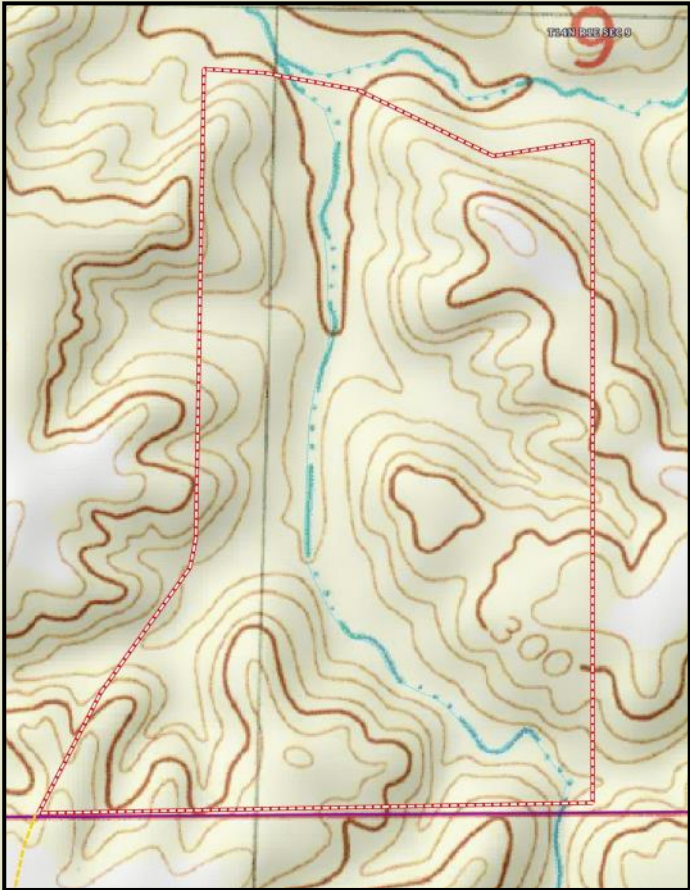

All information contained herein is supplied by sources deemed reliable, but is not guaranteed by Sartain's Heritage Properties, its Brokers or Agents. Properties are subject to errors, omissions, correction, price change, prior sale or withdrawal without notice.