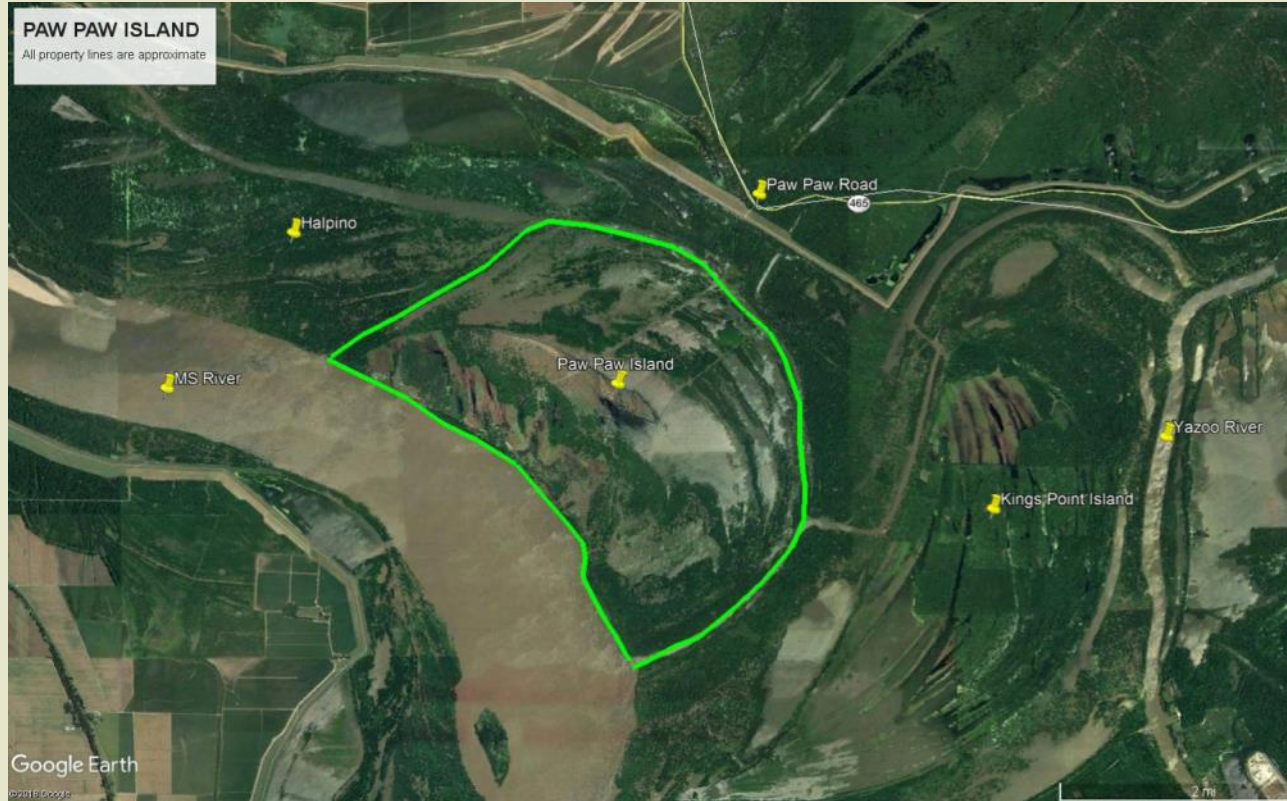

Sartain's Heritage
Properties, LLC.
www.SartainsHeritage.com

Paw Paw Island Equity Share

3600 Acres +/-

Warren County, MS

CONTACT:

T. LOGAN RUSSELL
601.898-8632
601-259-4789
lrussell@sartainsheritage.com

Sartain's Heritage Properties
106 First Choice Drive
Madison, MS 39110
Phone: 601-856-2720
Fax: 601-853-6765
www.SartainsHeritage.com

PAW PAW ISLAND SHARE

One share in Paw Paw Island, a 3600+/- acre wildlife paradise only an hour drive from downtown Jackson. Easy access from I-20 to Highway 61 to Highway 465 to Paw Paw Road. Paw Paw adjoins Tara Wildlife's Halpino Lodge property to the north and Kings Point Island to the south. This area is one of the epicenters of big buck hunting that the Mississippi River batture is famous for.

While Paw Paw is definitely a deer first property, there are times every year that it gets covered up with ducks as well.

Share includes campsite with electricity, water and phone line. Share represents a 1/17 interest with no annual dues, no debt, no timber reservations, no conservation easement or any other encumbrances devaluing your equity.

Priced at $500,000 firm.

Contact: T Logan Russell – 601-898-8632