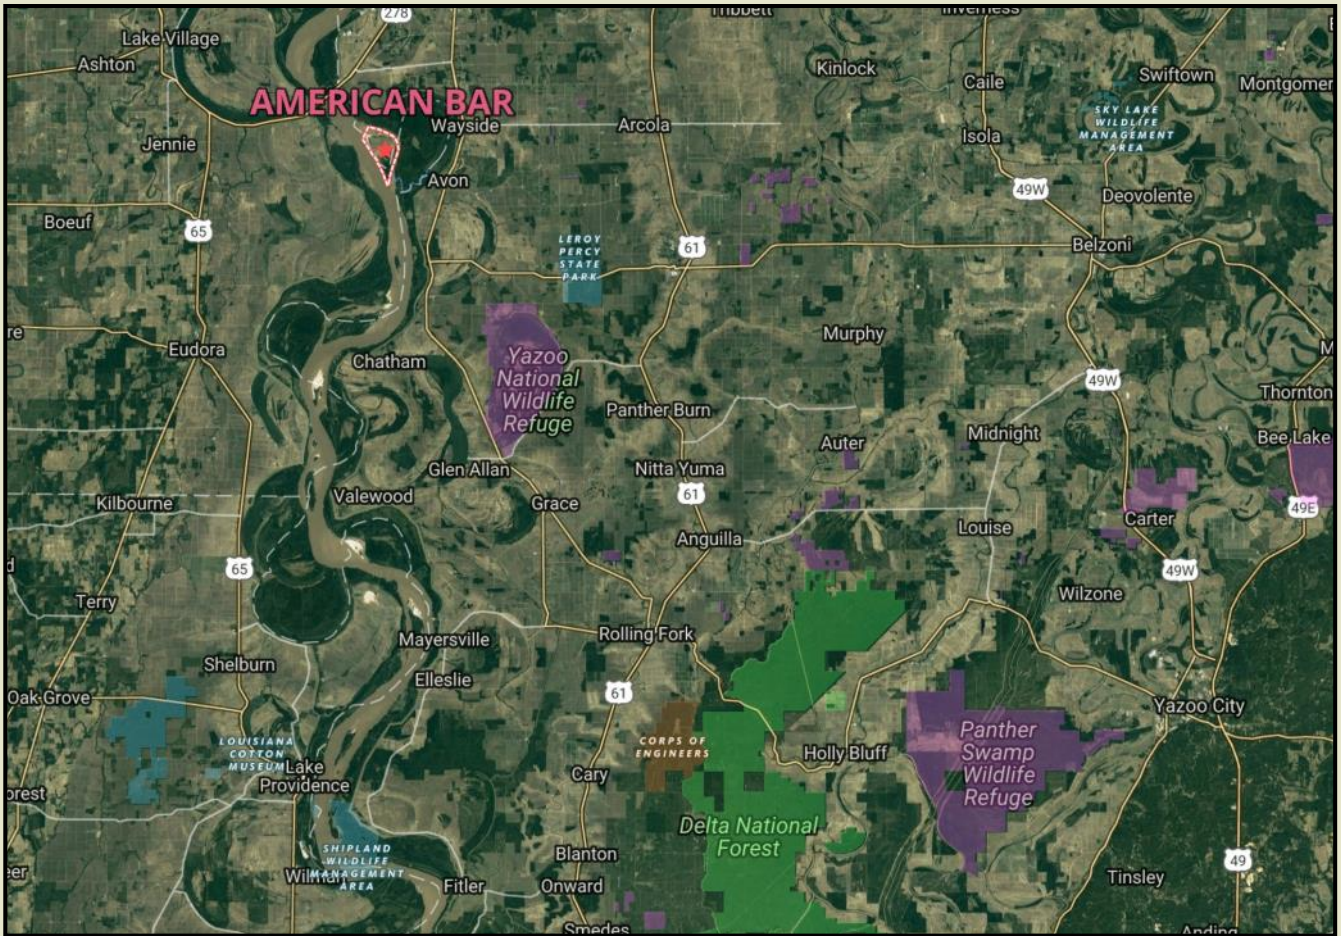

All information contained herein is supplied by sources deemed reliable, but is not guaranteed by Sartain's Heritage Properties, its Brokers or Agents. Properties are subject to errors, omissions, correction, price change, prior sale or withdrawal without notice.