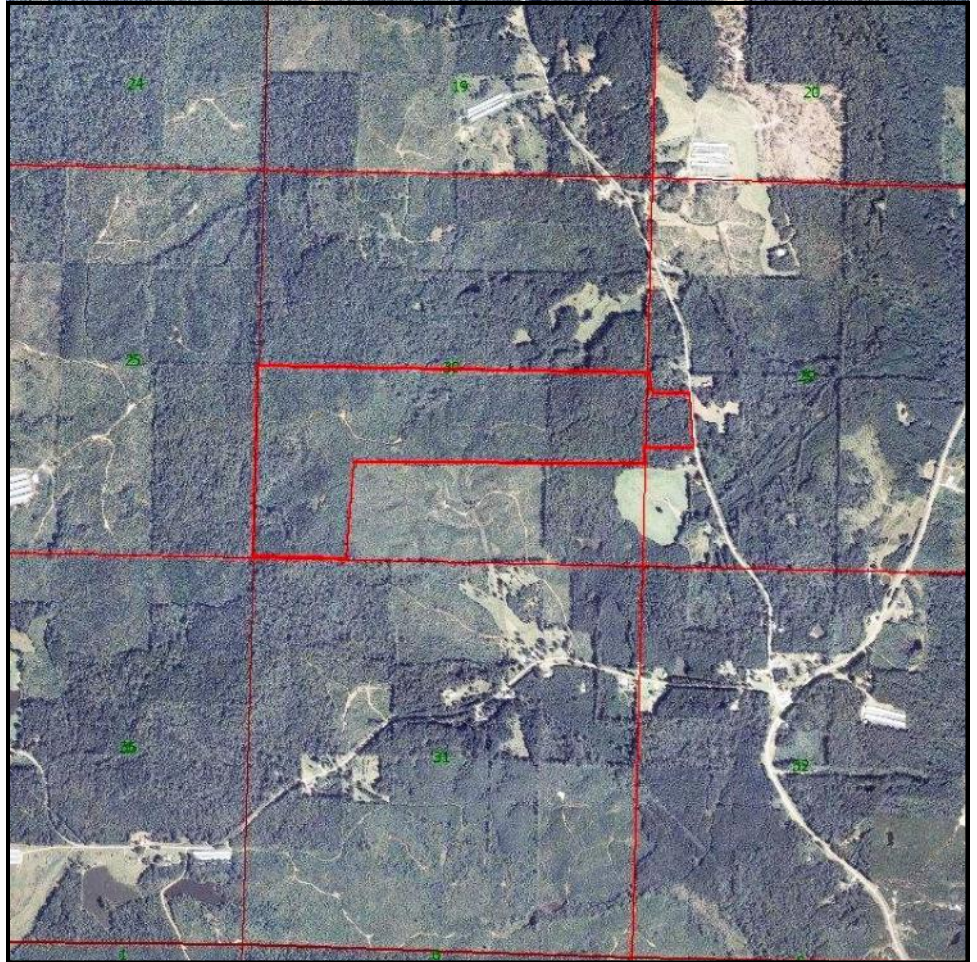

Sartain's Heritage
Properties, LLC.
www.sartainsheritage.com

Mt. Winston

205 Acres +/-
Winston County

CONTACT:
J. PARKER SARTAIN
601.506.2398
psartain@sartainsheritage.com

Sartain's Heritage Properties
106 First Choice Drive
Madison, MS 39110
Phone: 601-856-2720
Fax: 601-853-6765
www.SartainsHeritage.com

205 +/- acres located in southwest Winston County, off Plattsburg Road.

The property consist of 136.1 +/- acres of 11 year old pine, 22.8 +/- acres of bottomland hardwoods, 46 +/- acres of cutover.

Utilities & interior roads.

Great timber investment.

$1760.00 per acre